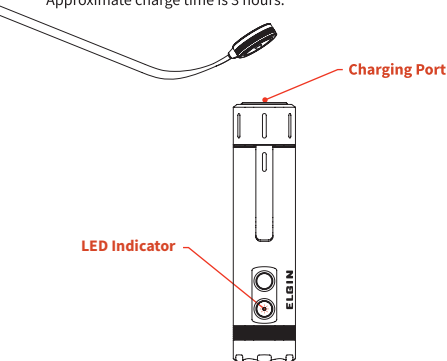

CHARGING THE MAVERICK

The rechargeable lithium-ion battery pre-installed in the Maverick is partially charged out of the box. However, we recommend charging it fully before first use.

ATTENTION: Only use the supplied USB Magnetic cable to charge your Maverick.

To charge the Maverick, connect the provided charging cable to the magnetic charging port located on the bottom of the flashlight.

The LED indicator will turn red while the Maverick is charging. Once charging is complete, the LED indicator will turn green.

Approximate charge time is 3 hours.