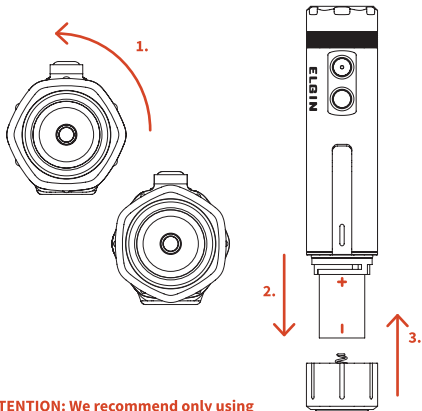

☀ 39% to 10%

☀ 9% to 4%

☀ 3% to 0%

REPLACING BATTERIES

All rechargeable batteries will eventually lose the ability to hold a charge. To replace the battery in the Maverick:

Rotate the battery cap counterclockwise and remove to expose the battery.

Slide out the old battery.

Insert the new battery into the compartment positive end first.

ATTENTION: We recommend only using Elgin-branded rechargeable lithium-ion batteries in the Maverick.

BATTERY SAFETY INFORMATION